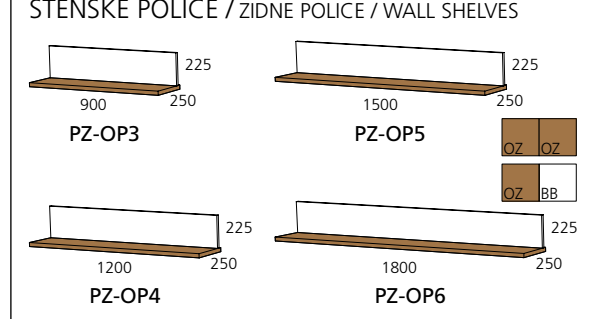

STENSKÉ POLICE / ZIDNE POLICE / WALL SHELVES