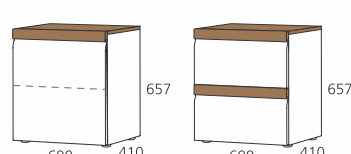

PZ-231 L (1 VRATA / VRATA / DOOR)
PZ-231 D (1 VRATA / VRATA / DOOR)
PZ-232 (2 PREDALA / LADICE / DRAWERS)