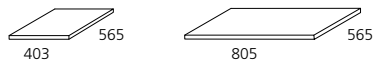

ADDITIONAL SHELVES FOR CLASSIC AND SLIDING WARDROBE

BARVA: BELI TEMPO / COLOUR: WHITE TEMPO

TYDP1

TYDP2

DODATNE POLICE ZA KLASIČNI KORPUS

ADDITIONAL SHELVES FOR CLASSIC WARDROBE

BARVA: BELI TEMPO / COLOUR: WHITE TEMPO