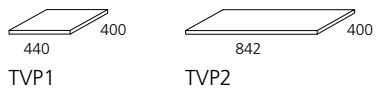

VMESNE POLICE

FIXED SHELVES
BARVA: BUKEV / COLOUR: BEECH