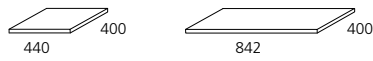

VMESNE POLICE

FIXED SHELVES

BARVA: BELI TEMPO / COLOUR: WHITE TEMPO

TYVP1

TYVP2