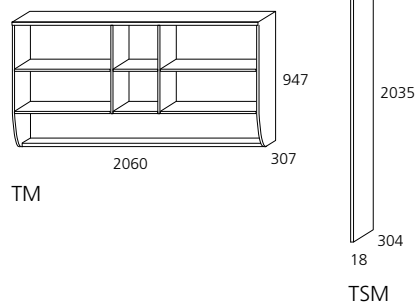

MOST - BRIDGE

BARVA: BUKEV / COLOUR: BEECH