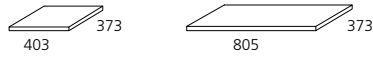

ADDITIONAL SHELVES FOR CLASSIC AND SLIDING WARDROBE

BARVA: BELI TEMPO / COLOUR: WHITE TEMPO

TYDP1

TYDP2

DODATNE POLICE ZA KLASIČNI KORPUS

ADDITIONAL SHELVES FOR CLASSIC WARDROBE

BARVA: BELI TEMPO / COLOUR: WHITE TEMPO