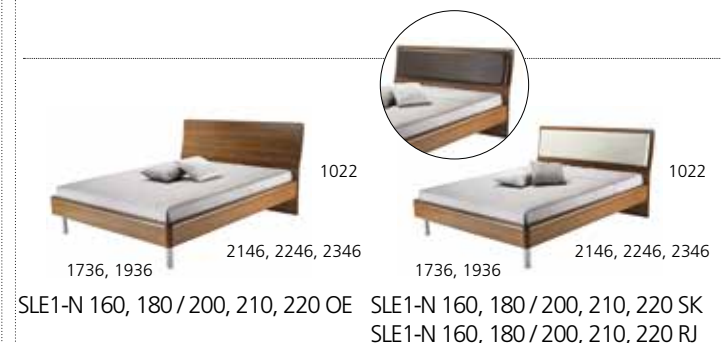

DNA POSTELJ IN PREDAL POD POSTELJO
BED BOTTOMS AND BED DRAWER