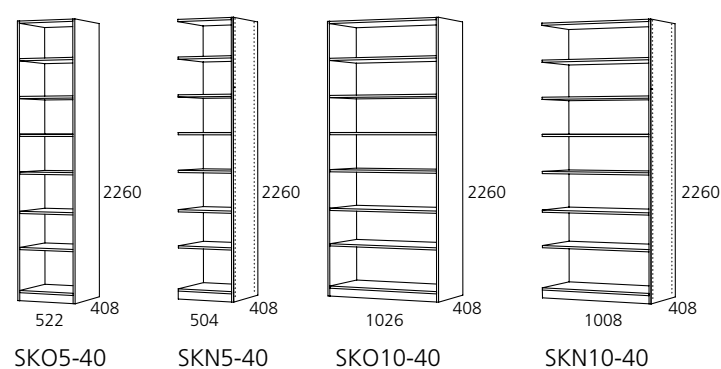

KORPUSI 40 - BODIES 40