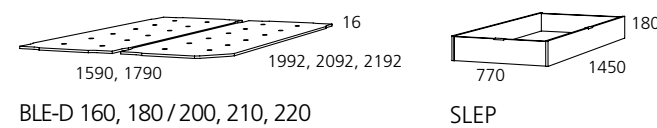

DNA POSTELJ IN PREDAL POD POSTELJO
BED BOTTOMS AND BED DRAWER

BLAŽILEC ZA DRSNA VRATA
BLU MOTION FOR SLIDING DOOR