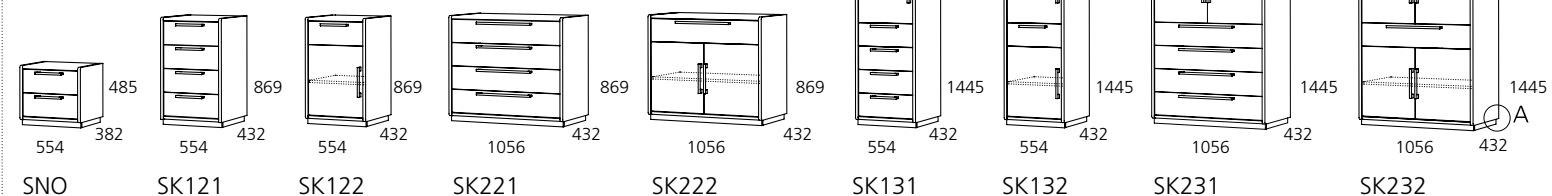

MOSTOVI
BRIDGE UNITS

DRSNI KORPUS
SLIDING DOOR BODIES

NOTRANJI ELEMENTI
INTERIOR ELEMENTS

NIZKI ELEMENTI - BARVE FRONT
LOW UNITS - COLOURS OF DOOR

NIZKI ELEMENTI - LOW UNITS

NOTRANJI ELEMENTI ZA DRSNI KORPUS
INTERIOR ELEMENTS FOR WARDROBE WITH SLIDING DOORS