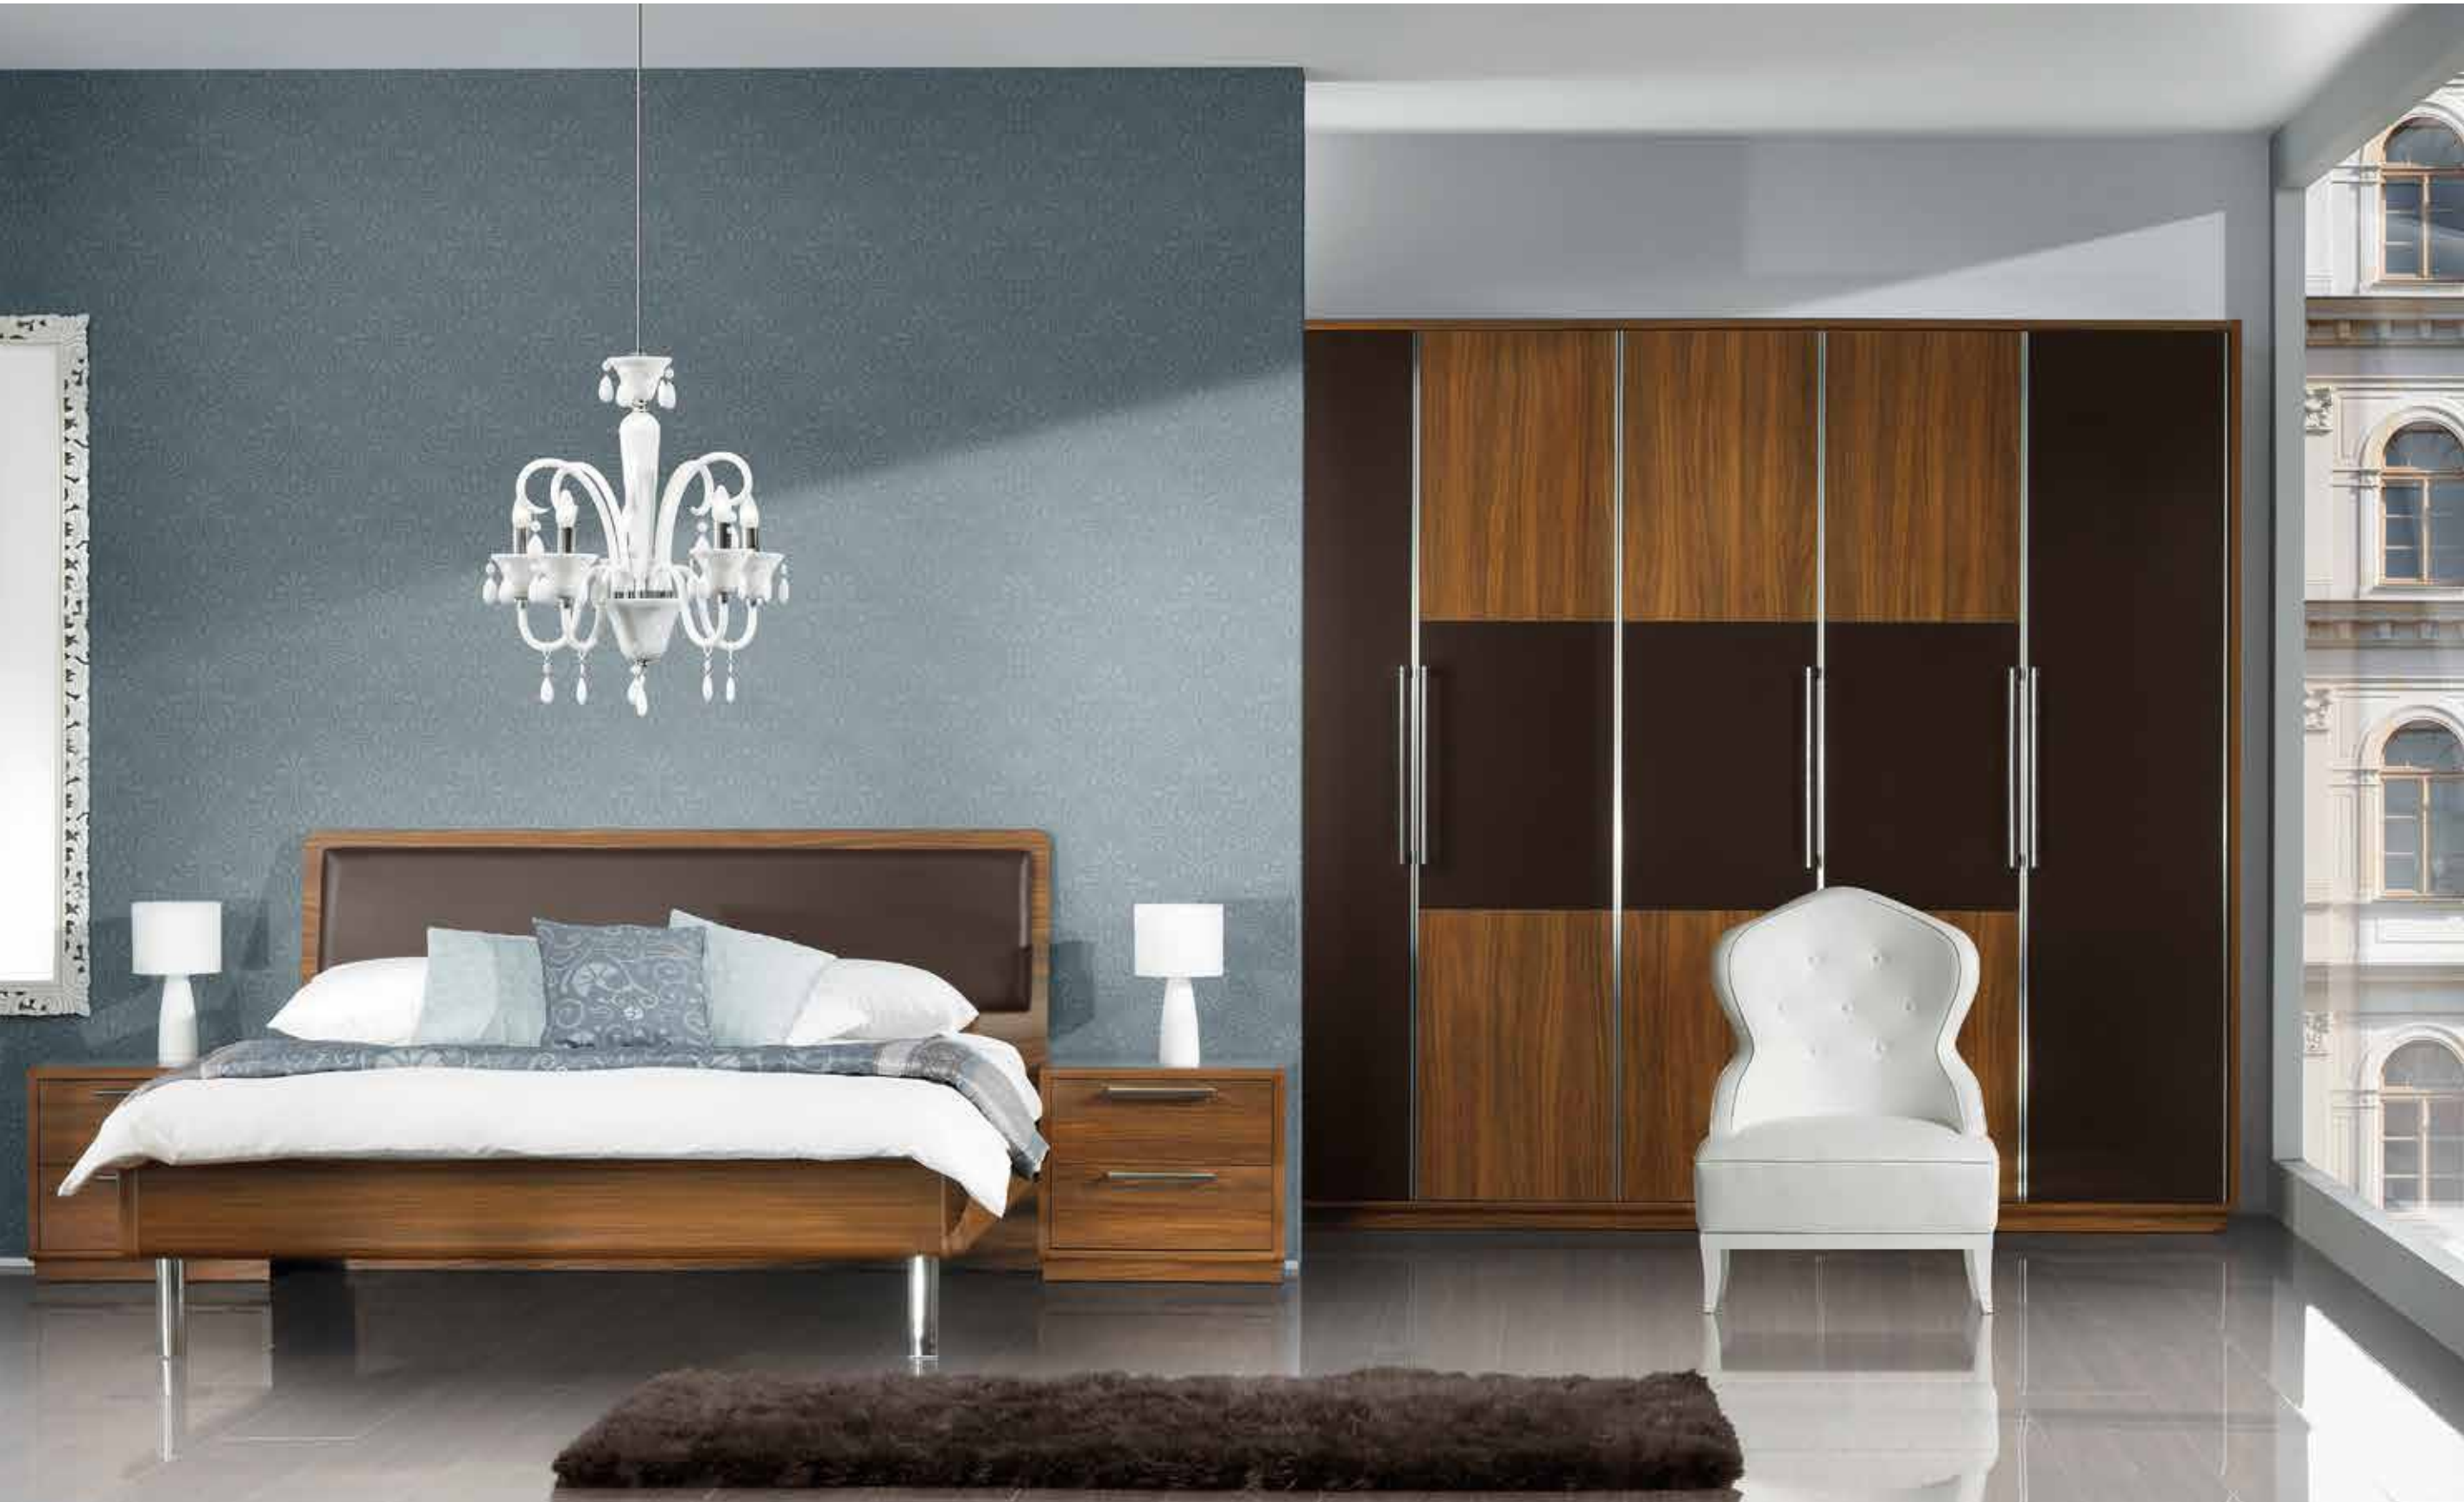

SA-04A

SA-04

SAMBA JE ŽIVLJENJSKI OBRED. SAMBA IS A RITUAL OF LIFE.

Začne se na zaobljenem robu postelje, nadaljuje z odpiranjem vrat – tudi tistih na samo 40 cm globoki omari!
It starts at the rounded edge of the bed and continues with the opening of the doors. Even those on the cupboard that is only 40 cm deep!