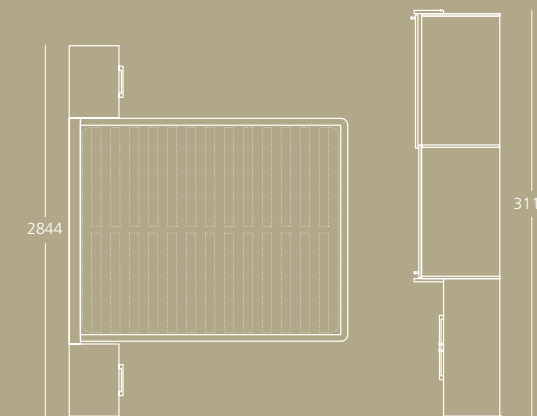

SAMBA JE RITEM IGRIVE SKLADNOSTI. SAMBA IS A RHYTHM FILLED WITH PLAYFUL HARMONY.

Naslon iz prijetne tkanine obljublja udobje, velika omara z drsnimi vrati red in preglednost, dvižna postelja pa dodaten prostor.
The backrest made from pleasant fabric promises comfort, the big cupboard with sliding doors ensures order and clarity and the lift-up bed provides additional space.

SA-02