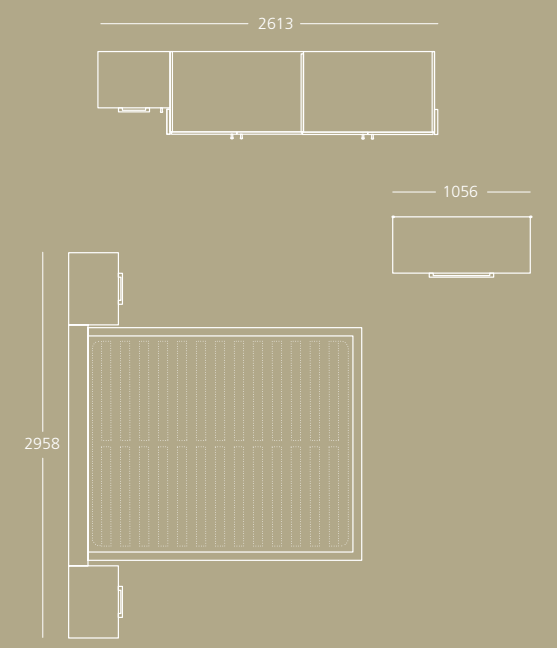

SA-04A

SA-04

SAMBA JE ŽIVLJENJSKI OBRED. SAMBA IS A RITUAL OF LIFE.

Začne se na zaobljenem robu postelje, nadaljuje z odpiranjem vrat – tudi tistih na samo 40 cm globoki omari!
It starts at the rounded edge of the bed and continues with the opening of the doors. Even those on the cupboard that is only 40 cm deep!