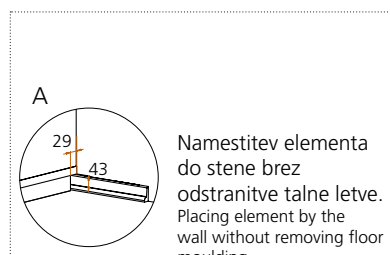

BARVE
COLOURS

OGLEDALO - MIRROR