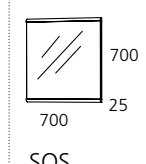

OGLEDALO - MIRROR