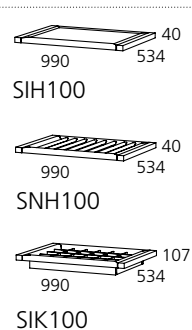

NOTRANJI ELEMENTI
INTERIOR ELEMENTS