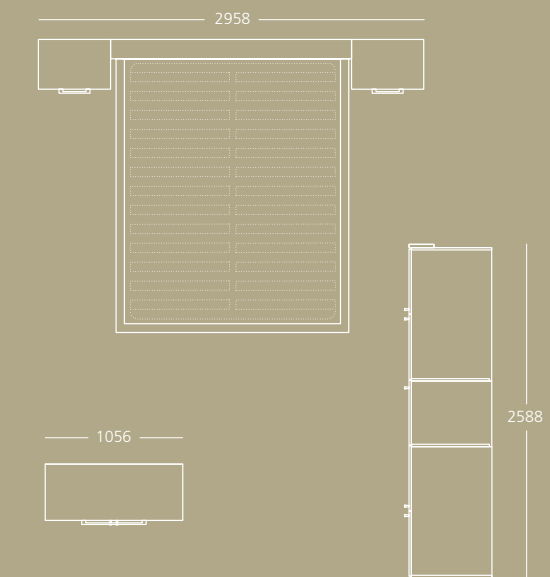

SAMBA JE IZVIRNA! SAMBA IS UNIQUE!

Združuje nadih orehovega lesa in belino tekstilnega usnja. Povezuje ravnine in okrogline, prestiž in uporabnost. It combines the tinge of walnut wood and the white of the textile leather. It connects flat surfaces and curves, prestige with usability.

SA-01