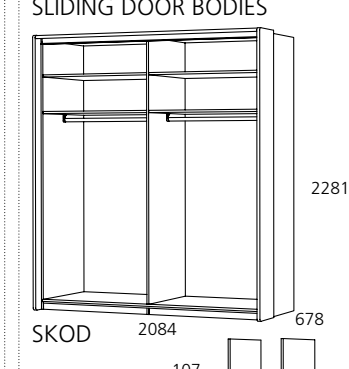

DRSNI KORPUS
SLIDING DOOR BODIES