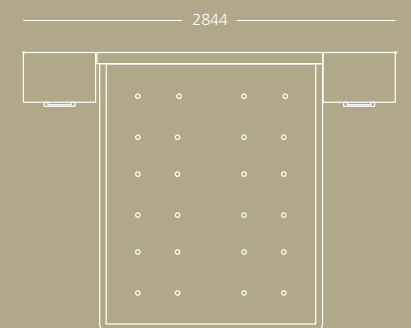

SAMBA JE ŽIVLJENJSKI OBRED. SAMBA IS A RITUAL OF LIFE.

Začne se na zaobljenem robu postelje, nadaljuje z odpiranjem vrat – tudi tistih na samo 40 cm globoki omari!
It starts at the rounded edge of the bed and continues with the opening of the doors. Even those on the cupboard that is only 40 cm deep!

SA-05A

SA-05