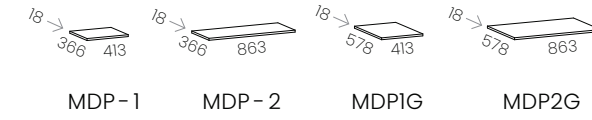

DODATNE POLICE / DODATNE POLICE / ADDITIONAL SHELVES