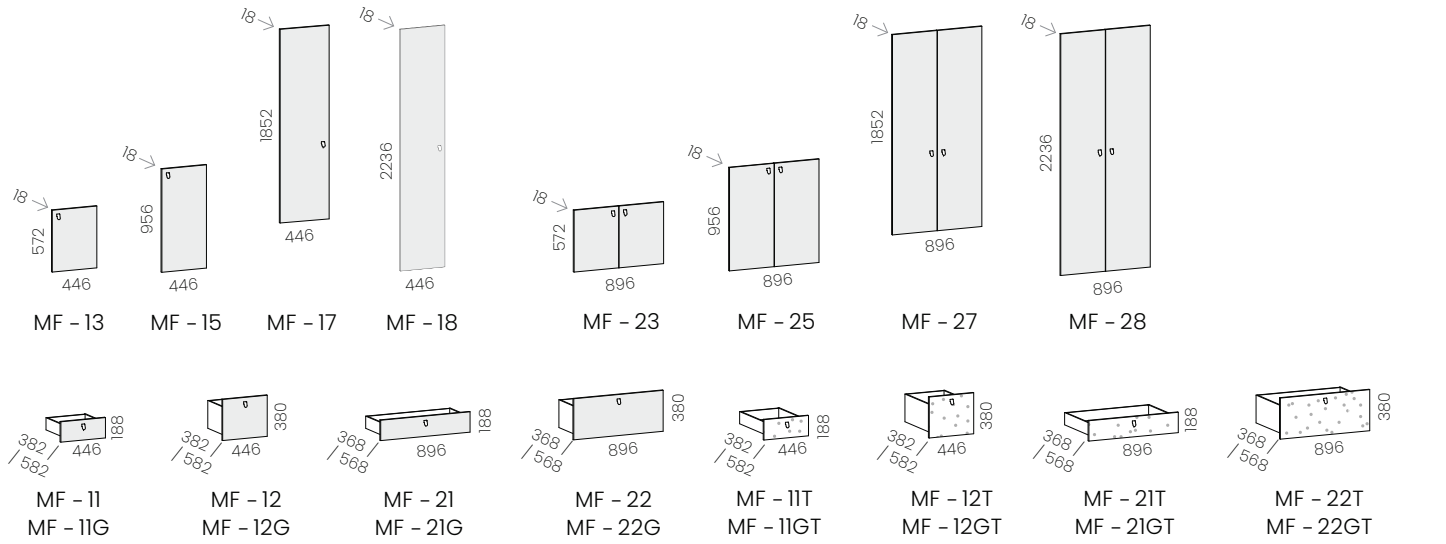

FRONTE / VRATA I LADICE / DOORS AND DRAWERS