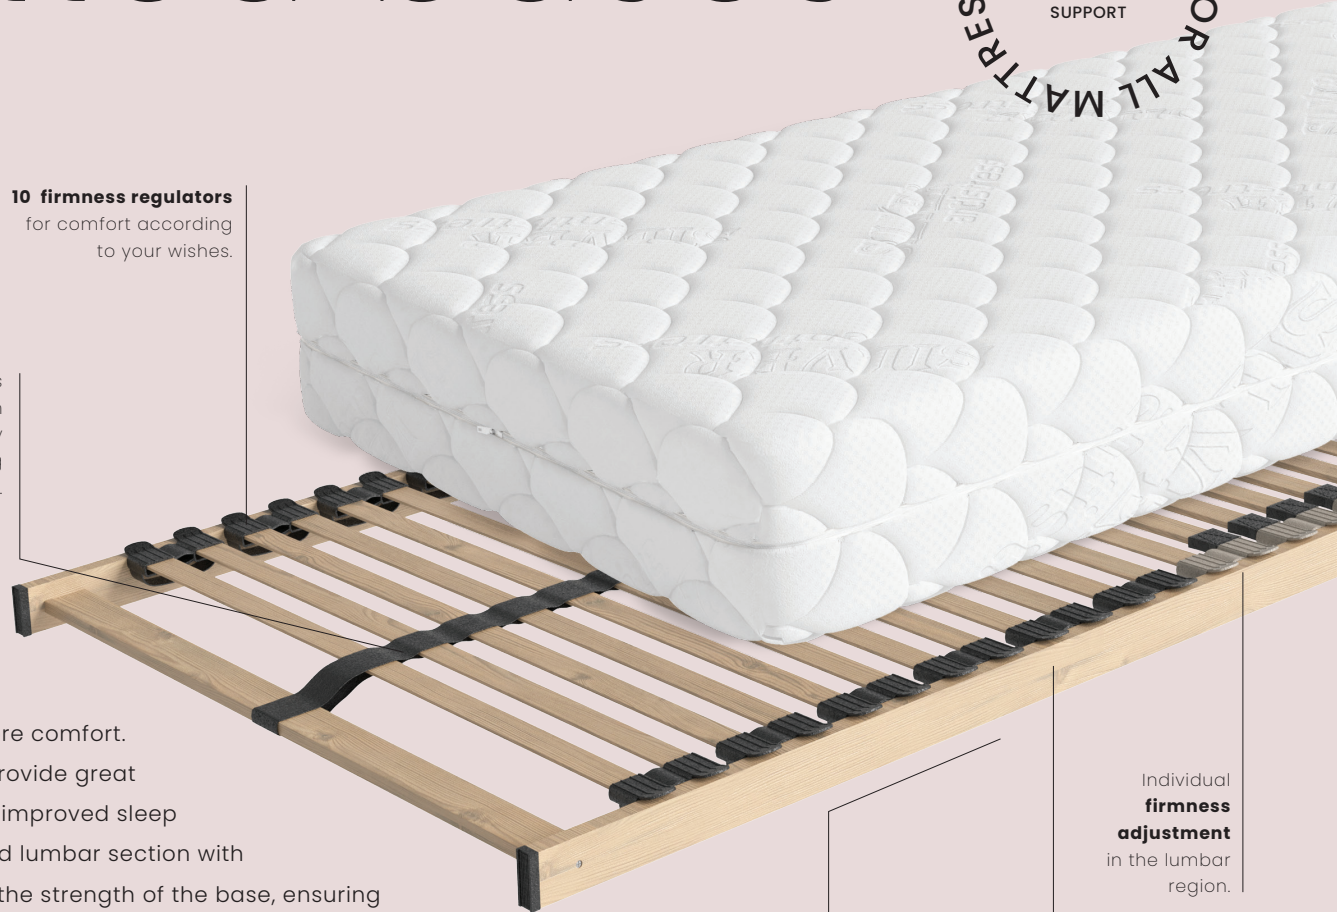

# AlpDREAM slatted bases

SUITABLE FOR ALL MATTRESSES  
EXCEPTIONALLY  
GOOD  
SUPPORT

**10 firmness regulators**  
for comfort according  
to your wishes.

**The central strap** permits  
point weight distribution  
and guarantees anatomically  
correct body positioning  
while you sleep.

More zones equals more comfort.  
Special double slats provide great  
bending strength and improved sleep  
comfort. The reinforced lumbar section with  
birch wood increases the strength of the base, ensuring  
adequate support for the lumbar region of the body.

The firmness regulators allow you to change the firmness of the  
base according to your preferences. The elastic capers extend to the outer  
border of the longitudinal bar and provide additional comfort during sleep.

Suitable for all types of mattresses. The central strap permits point weight  
distribution and guarantees anatomically correct body positioning while you sleep.

**More zones** equals  
more comfort.  
Special double slats  
with great bending  
strength.