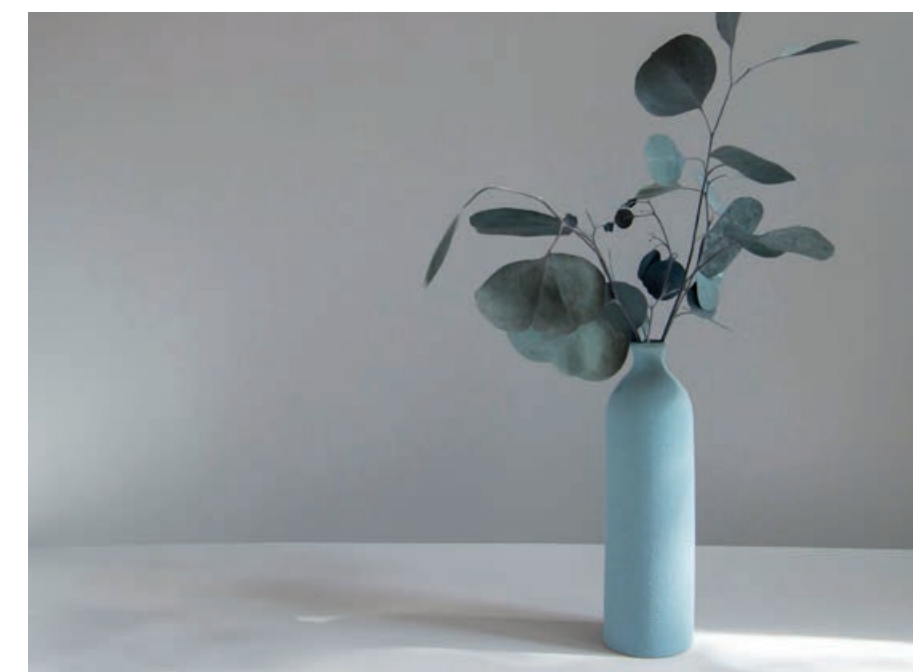

ČISTE LINIJE, sivi lak in hrastov furnir v ravnovesju, poudarjena praktičnost in urejenost so nepogrešljivi sopotniki v življenju sodobne družine.

ČISTE LINIJE, sivi lak i hrastov furnir u ravnoteži, naglašena praktičnost i urednost nepogrešivi su suputnici u životu moderne obitelji.

CLEAN LINES, grey lacquer and oak veneer in balance, emphasised practicality and tidiness are indispensable companions in the life of a modern family.

02 AROMA

Lak mat antracit, hrastov furnir Ixtex // Lak mat antracit, hrastov furnir Ixtex // Matte anthracite lacquer, Ixtex oak veneer